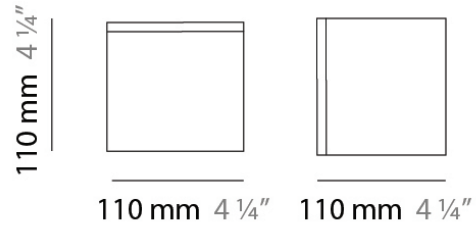

KUBIK SURFACE

D83279

PROJECT	_____
TYPE	_____
NOTES	_____
QUANTITY	_____
DATE	_____

GENERAL

Series: Kubik
Brand: Panzeri
Division: Design
Mounting Type: Surface
Mounting Location: Ceiling
Subcategory: Ambient

PHYSICAL

Shape: Square
Length (mm): 110
Length (in): 4 ⁵/₁₆
Width (mm): 110
Width (in): 4 ⁵/₁₆
Height (mm): 110
Height (in): 4 ⁵/₁₆
Light Distribution: Omnidirectional
Weight (kg): 0.66
Weight (lbs): 1.45
Diffuser: Matte White Blown Glass
Fixture Finish: WHI
Fixture Material: Metal

ELECTRICAL

Input Wattage Range: 1 - 9 W
Lamp Type: LED
Input Wattage (W): 9.5
Total Output Wattage (W): 9
Dimming: Non-Dimmable
Driver Included: Yes
Driver Location: Integrated
Driver Type: Constant Current - 120Vac
Driver Class: Class 2
Input Voltage (V): 120 - 277
Constant Current (MA): 250
Upon Request: (Not included - see components) Remote: 0-10Vdc dimming / Phase dimming @120Vac only / Non-dimming 1

LED

Color Temperature (°K): 3000
Max. Delivered Lumen (lm): 667
CRI: >80 CRI
Lamp Life (hrs): 60000

OPTICAL

RATINGS AND CERTIFICATIONS

Certified By: CSA Certified to UL and CSA Standards
IP rating: IP40