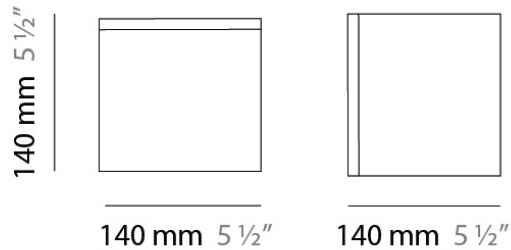

KUBIK SURFACE

D83003

PROJECT _____

TYPE _____

NOTES _____

QUANTITY _____

DATE _____

GENERAL

Series: Kubik
Brand: Panzeri
Division: Design
Mounting Type: Surface
Mounting Location: Ceiling
Subcategory: Ambient

PHYSICAL

Shape: Square
Length (mm): 140
Length (in): 5 ½
Width (mm): 140
Width (in): 5 ½
Height (mm): 140
Height (in): 5 ½
Extension (mm): 140
Extension (in): 5 ½
Light Distribution: Omnidirectional
Weight (kg): 1.50
Weight (lbs): 3.30
Diffuser: Matte White Blown Glass
Fixture Finish: WHI
Fixture Material: Metal

ELECTRICAL

Number of Lamps: 1
Lamp Type: LED Retrofit
Lamp Shape: T4
Bulb Included: Bulb Not Included
Total Output Wattage (W): '3
Max. Wattage Per Lamp (W): 3
Lamp Base: G9
Input Voltage (V): 120

LED

OPTICAL

RATINGS AND CERTIFICATIONS

Certified By: CSA Certified to UL and CSA Standards
IP rating: IP40