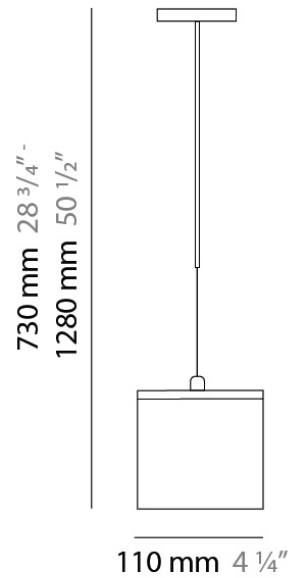

KUBIK SUSPENSION

D81433

GENERAL

Series: Kubik
Brand: Panzeri
Division: Design
Mounting Type: Suspension
Mounting Location: Ceiling
Subcategory: Pendant

PHYSICAL

Shape: Square
Length (mm): 110
Length (in): 4 ⁵/₁₆
Width (mm): 110
Width (in): 4 ⁵/₁₆
Height (mm): 730
Height (in): 28 ³/₄
Max. Overall Height (mm): 1283
Max. Overall Height (in): 50 ¹/₂
Light Distribution: Omnidirectional
Weight (kg): 1.56
Weight (lbs): 3.43
Diffuser: Matte White Blown Glass
Fixture Finish: WHI
Fixture Material: Metal

ELECTRICAL

Input Wattage Range: 10 - 19 W
Lamp Type: LED
Input Wattage (W): 9.5
Total Output Wattage (W): 8
Dimming: Non-Dimmable
Driver Included: Yes
Driver Location: Integrated
Driver Type: Constant Current - 120Vac
Driver Class: Class 2
Input Voltage (V): 120 - 277
Constant Current (mA): 500
Upon Request: (Not included - see components) Remote: 0-10Vdc dimming / Phase dimming @120Vac only / Non-dimming 1

LED

Number of LEDs: 1
Color Temperature (°K): 3000
Max. Delivered Lumen (lm): 1080
CRI: >80 CRI
Lamp Life (hrs): 60000

OPTICAL

RATINGS AND CERTIFICATIONS

Certified By: CSA Certified to UL and CSA Standards
IP rating: IP40

PROJECT
TYPE
NOTES
QUANTITY
DATE