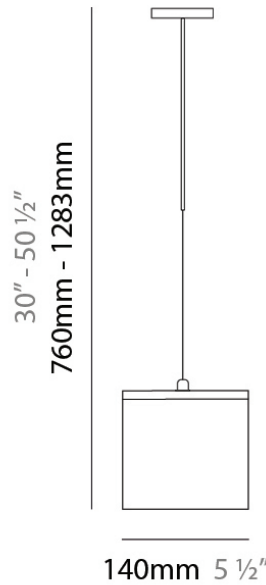

KUBIK SUSPENSION

D81003

PROJECT

TYPE

NOTES

QUANTITY

DATE

GENERAL

Series: Kubik
Brand: Panzeri
Division: Design
Mounting Type: Suspension
Mounting Location: Ceiling
Subcategory: Pendant

PHYSICAL

Shape: Cube
Length (mm): 140
Length (in): 5 1/2
Width (mm): 140
Width (in): 5 1/2
Height (mm): 760
Height (in): 30.0
Max. Overall Height (mm): 1283
Max. Overall Height (in): 50 1/2
Light Distribution: Omnidirectional
Weight (kg): 3.27
Weight (lbs): 7.2
Diffuser: Matte White Blown Glass
Fixture Finish: Metallic Gray
Fixture Material: Glass / Aluminum

ELECTRICAL

Number of Lamps: 1
Lamp Type: LED Retrofit
Lamp Shape: T4
Bulb Included: Bulb Not Included
Total Output Wattage (W): 3
Max. Wattage Per Lamp (W): 3
Lamp Base: G9
Input Voltage (V): 120

LED

OPTICAL

RATINGS AND CERTIFICATIONS

Certified By: CSA Certified to UL and CSA Standards
IP rating: IP20