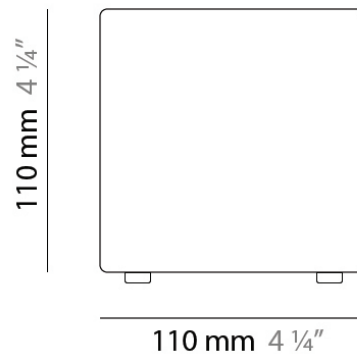

KUBIK PORTABLE

D84371

PROJECT _____

TYPE _____

NOTES _____

QUANTITY _____

DATE _____

GENERAL

Series: Kubik
Brand: Panzeri
Division: Design
Mounting Type: Portable
Mounting Location: Table
Subcategory: Table

PHYSICAL

Shape: Square
Length (mm): 110
Length (in): 4 ⁵/₁₆
Width (mm): 110
Width (in): 4 ⁵/₁₆
Height (mm): 110
Height (in): 4 ⁵/₁₆
Light Distribution: Omnidirectional
Weight (kg): 0.83
Weight (lbs): 1.82
Diffuser: Matte White Blown Glass
Fixture Finish: WHI
Fixture Material: Metal

ELECTRICAL

Input Wattage Range: 1 - 9 W
Lamp Type: LED
Input Wattage (W): 9.5
Total Output Wattage (W): 8
Dimming: Non-Dimmable
Driver Included: Yes
Driver Location: Integrated
Driver Type: Constant Current - 120Vac
Driver Class: Class 2
Input Voltage (V): 120
Constant Current (MA): 350

LED

Number of LEDs: 1
Color Temperature (°K): 3000
Max. Delivered Lumen (lm): 667
CRI: >80 CRI
Lamp Life (hrs): 60000

OPTICAL

RATINGS AND CERTIFICATIONS

Certified By: CSA Certified to UL and CSA Standards
IP rating: IP20