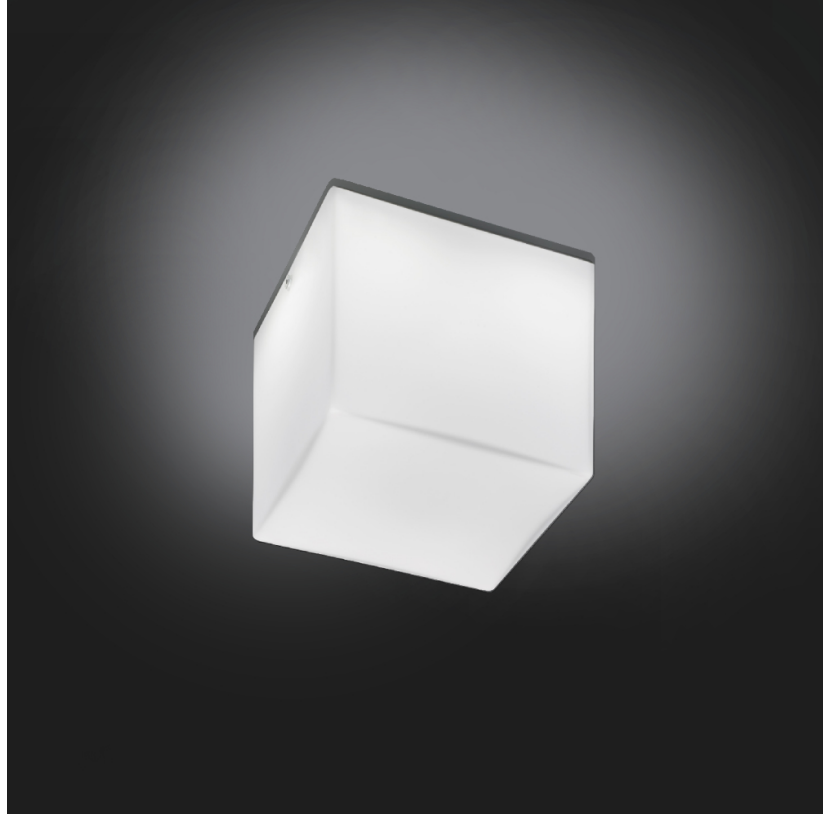

KUBIK SURFACE

D83279R9

PROJECT
TYPE
NOTES
QUANTITY
DATE

GENERAL

Series: Kubik
Brand: Panzeri
Division: Design
Mounting Type: Surface
Mounting Location: Ceiling
Subcategory: Ambient

PHYSICAL

Shape: Square
Length (mm): 110
Length (in): 4 ⁵/₁₆
Width (mm): 110
Width (in): 4 ⁵/₁₆
Height (mm): 110
Height (in): 4 ⁵/₁₆
Light Distribution: Omnidirectional
Weight (kg): 0.66
Weight (lbs): 1.45
Diffuser: Matte White Blown Glass
Fixture Finish: WHI
Fixture Material: Metal

ELECTRICAL

Input Wattage Range: 1 - 9 W
Lamp Type: LED
Input Wattage (W): 9.5
Total Output Wattage (W): 9
Dimming: Non-Dimmable
Driver Included: Yes
Driver Location: Integrated
Driver Type: Constant Current - 120Vac
Driver Class: Class 2
Input Voltage (V): 120 - 277
Constant Current (mA): 250
Upon Request: (Not included - see components) Remote: 0-10Vdc dimming / Phase dimming @120Vac only / Non-dimming 1

LED

Delivered Lumen Range: 500 - 999 lm
Color Temperature (°K): 3000
Max. Delivered Lumen (lm): 532
Nominal Lumen (lm): 861
CRI: >90 CRI
Lamp Life (hrs): 60000

OPTICAL

RATINGS AND CERTIFICATIONS

Certified By: CSA Certified to UL and CSA Standards
IP rating: IP40