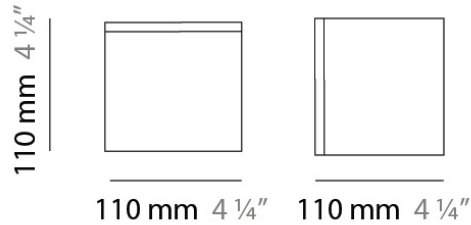

KUBIK SURFACE

D83279R9

PROJECT
TYPE
NOTES
QUANTITY
DATE

GENERAL

Series: Kubik
Brand: Panzeri
Division: Design
Mounting Type: Surface
Mounting Location: Ceiling
Subcategory: Ambient

PHYSICAL

Shape: Square
Length (mm): 110
Length (in): 4 ⁵/₁₆
Width (mm): 110
Width (in): 4 ⁵/₁₆
Height (mm): 110
Height (in): 4 ⁵/₁₆
Light Distribution: Omnidirectional
Weight (kg): 0.66
Weight (lbs): 1.45
Diffuser: Matte White Blown Glass
Fixture Finish: WHI
Fixture Material: Metal

ELECTRICAL

Input Wattage Range: 1 - 9 W
Lamp Type: LED
Input Wattage (W): 9.5
Total Output Wattage (W): 9
Dimming: Non-Dimmable
Driver Included: Yes
Driver Location: Integrated
Driver Type: Constant Current - 120Vac
Driver Class: Class 2
Input Voltage (V): 120 - 277
Constant Current (mA): 250
Upon Request: (Not included - see components) Remote: 0-10Vdc dimming / Phase dimming @120Vac only / Non-dimming 1

LED

Delivered Lumen Range: 500 - 999 lm
Color Temperature (°K): 3000
Max. Delivered Lumen (lm): 532
Nominal Lumen (lm): 861
CRI: >90 CRI
Lamp Life (hrs): 60000

OPTICAL

RATINGS AND CERTIFICATIONS

Certified By: CSA Certified to UL and CSA Standards
IP rating: IP40